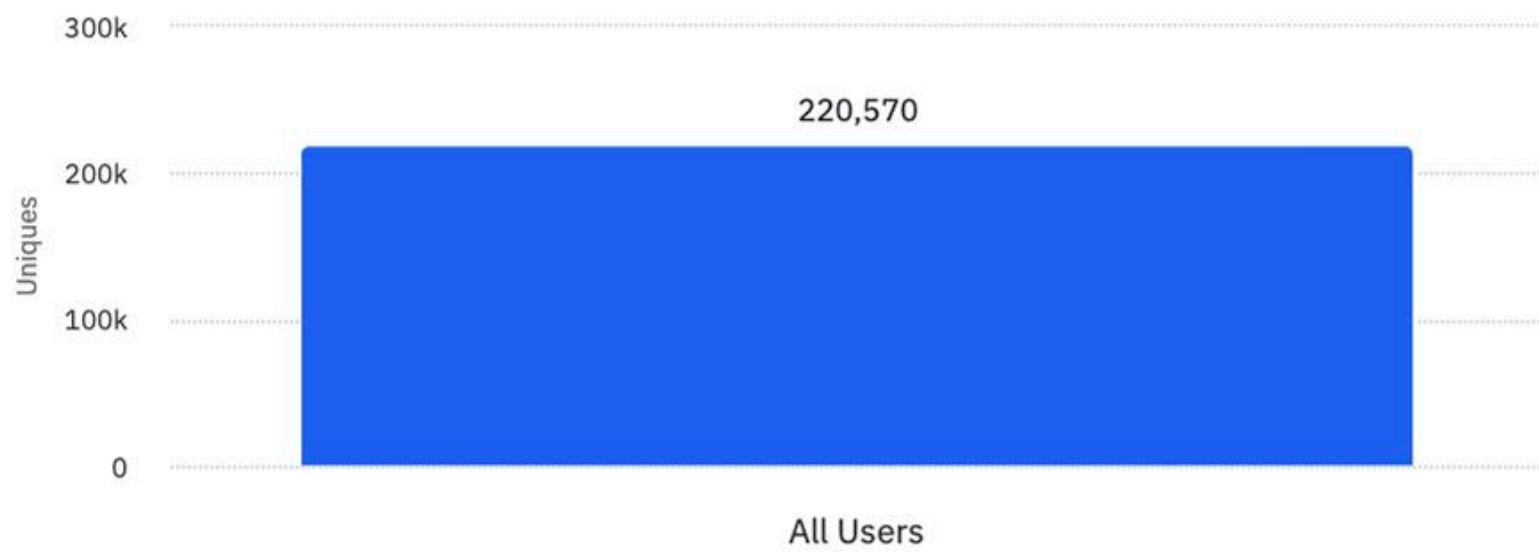

Create

Search or ask a question

⌘ K

[View Link](#)

How many visitors did our landing page get in November?

✓ Finished working

Your landing page received 220,570 unique visitors in November 2025. November 26th had the largest single-day traffic, with 19,454 visitors.

Landing page visitors (cumulative) – Nov 2025

Cumulative unique visitors to the landing page based on the Main Landing event.

[Current Page](#)

Ask anything

AI can make mistakes. Verify results.

[Send Feedback](#)